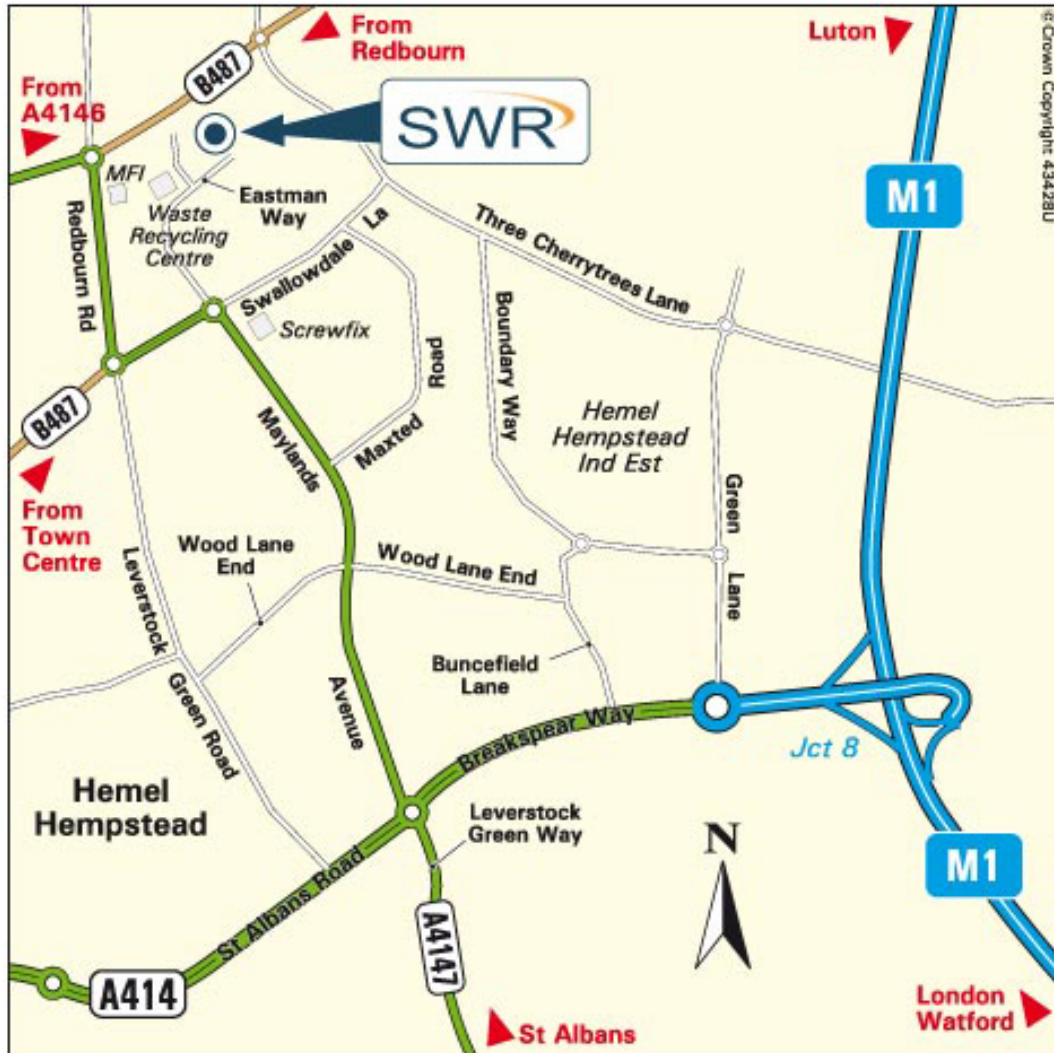

Office Directions:

Address:

Units 3 -4
Eastman Way
Hemel Hempstead
Hertfordshire
HP2 7DU

Opening Times:

Mon - Thurs 8:30 - 17:30
Friday 8:30 - 17:00
Saturday 10:00 - 15:00

Give us a Call:

If you need directions please dont hesitate to call us on: **0800 279 0370**